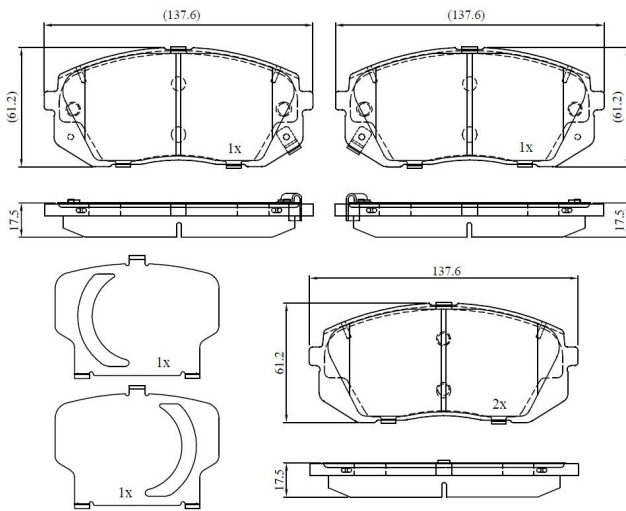

Make: HYUNDAI

Model: ix35

Part Number: ADB32529

Vehicle Manufacturing/Engine:

ADB32529

Specifications

Fitting Position	:	Front
Model Date	:	2014-2015

Or. Caliper	:	
WVA	:	24501
FMSI	:	
Length	:	137.8
Width	:	61
Thickness	:	17.6