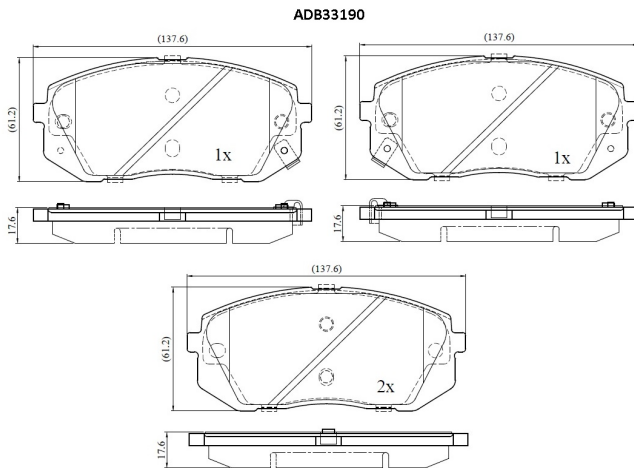

Make: HYUNDAI

Model: ix35

Part Number: ADB33190

Vehicle Manufacturing/Engine:

Specifications

Fitting Position	:	Front
Model Date	:	2012-
Or. Caliper	:	

WVA	:	25205
FMSI	:	
Length	:	137.6
Width	:	61.2
Thickness	:	17.6