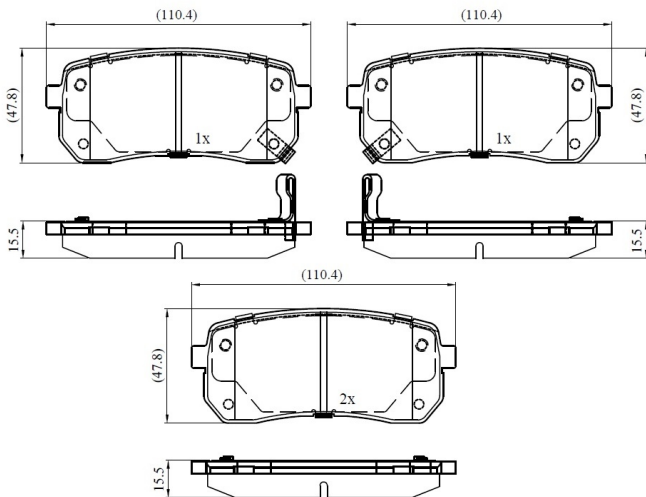

Make: HYUNDAI

Model: ix55

Part Number: ADB33256

Vehicle Manufacturing/Engine:

ADB33256

Specifications

Fitting Position	:	Rear
Model Date	:	2011-

Or. Caliper	:	
WVA	:	24599
FMSI	:	
Length	:	110.4
Width	:	47.8
Thickness	:	15.5