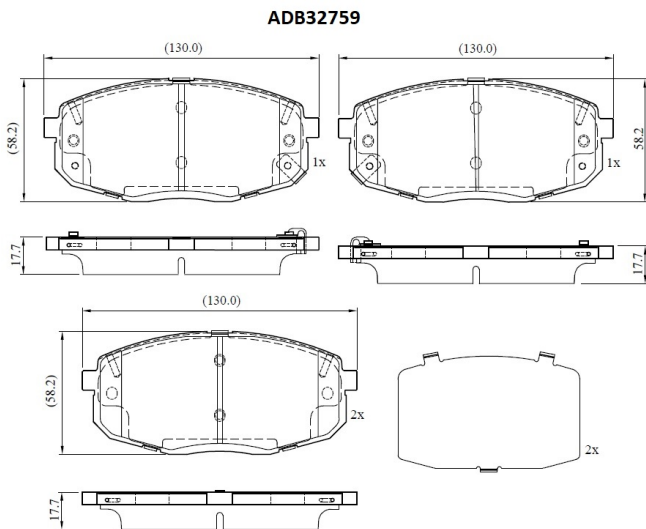

Make: HYUNDAI

Model: KONA

Part Number: ADB32759

Vehicle Manufacturing/Engine:

Specifications

Fitting Position	:	Front
Model Date	:	2017-
Or. Caliper	:	

WVA	:	22,05,22,20,53,22,054
FMSI	:	
Length	:	130
Width	:	58
Thickness	:	17.5