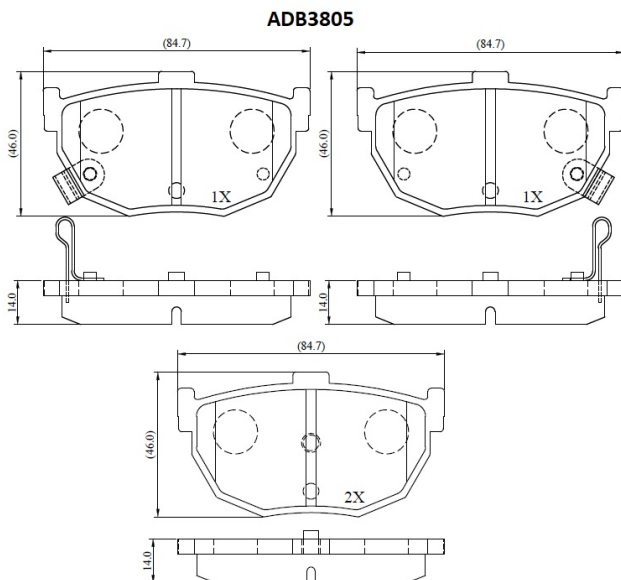

Make: HYUNDAI

Model: Lantra (06/98-> 03/01)

Part Number: ADB3805

Vehicle Manufacturing/Engine:

Specifications

Fitting Position	:	Rear
Model Date	:	06/98-03/01

Or. Caliper	:	Sumitomo
WVA	:	21553
FMSI	:	
Length	:	84.7
Width	:	46
Thickness	:	14