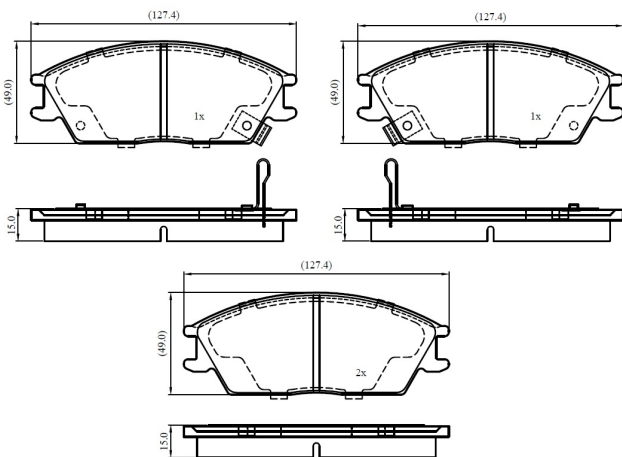

Make: HYUNDAI

Model: Lantra (-> 06/98)

Part Number: ADB3253

Vehicle Manufacturing/Engine:

ADB3253

Specifications

Fitting Position	:	Front
Model Date	:	01/91-06/98
Or. Caliper	:	Akebono

WVA	:	21012
FMSI	:	
Length	:	127.4
Width	:	49
Thickness	:	15