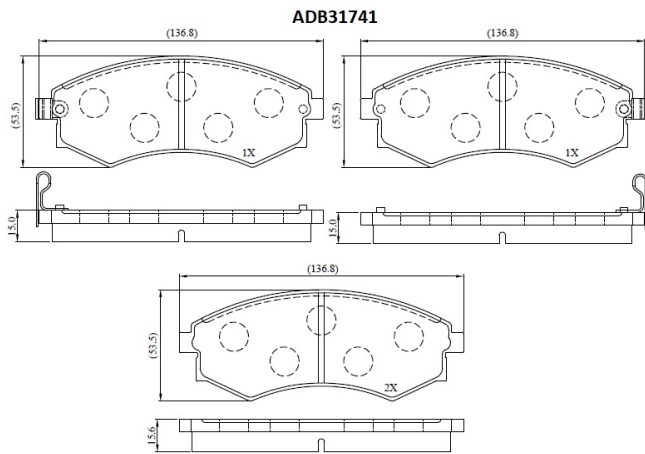

Make: HYUNDAI

Model: Lantra I

Part Number: ADB31741

Vehicle Manufacturing/Engine:

Specifications

Fitting Position	:	Rear
Model Date	:	10/90-->
Or. Caliper	:	Akebono
WVA	:	21,72,52,17,26,21,727

FMSI	:	
Length	:	137
Width	:	53.5
Thickness	:	15.0/15.6