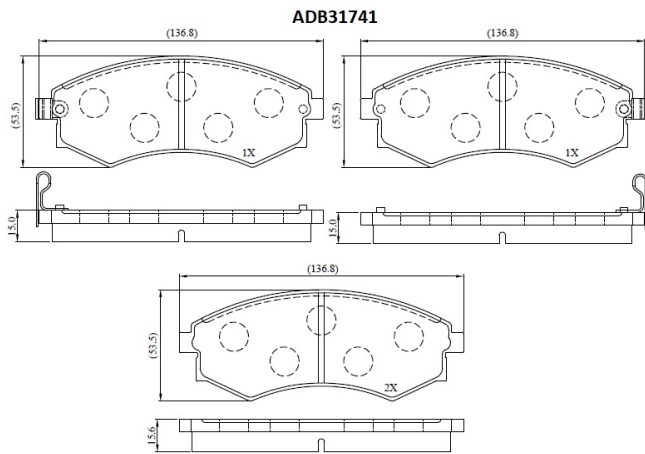

Make: HYUNDAI

Model: Lantra II Wagon

Part Number: ADB31741

Vehicle Manufacturing/Engine:

Specifications

Fitting Position	:	Rear
Model Date	:	02/96-->
Or. Caliper	:	Akebono
WVA	:	21,72,52,17,26,21,727

FMSI	:	
Length	:	137
Width	:	53.5
Thickness	:	15.0/15.6