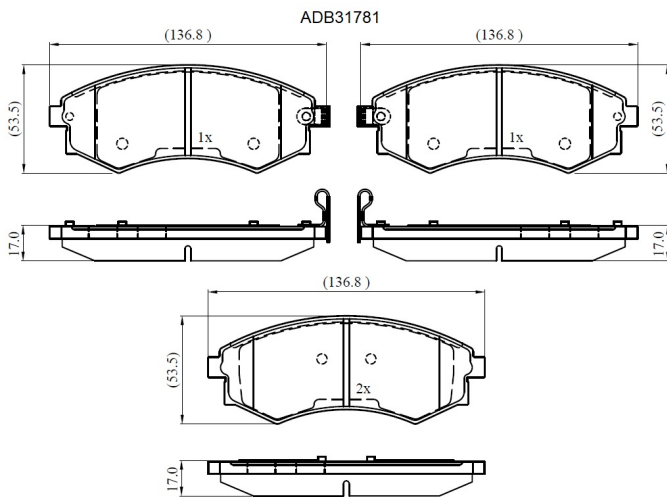

Make: HYUNDAI

Model: Lantra II Wagon

Part Number: ADB31781

Vehicle Manufacturing/Engine:

Specifications

Fitting Position	:	Front
Model Date	:	02/96-->
Or. Caliper	:	Sumitomo

WVA	:	21725
FMSI	:	
Length	:	137
Width	:	53.5
Thickness	:	17.0/17.4