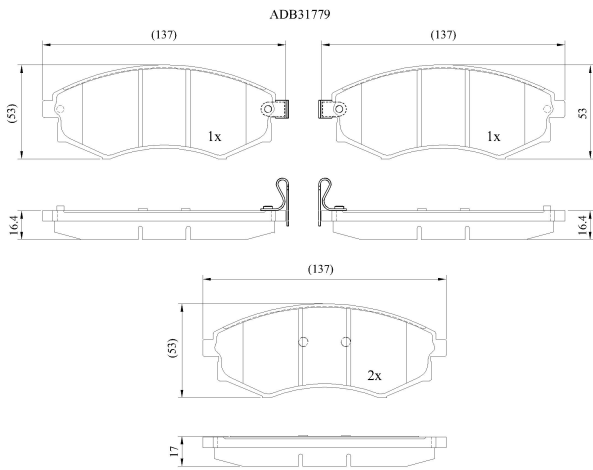

Make: HYUNDAI

Model: Lantra II

Part Number: ADB31779

Vehicle Manufacturing/Engine:

Specifications

Fitting Position	:	Front
Model Date	:	12/96-->
Or. Caliper	:	Akebono
WVA	:	2,17,25,21,726
FMSI	:	
Length	:	137
Width	:	53
Thickness	:	17