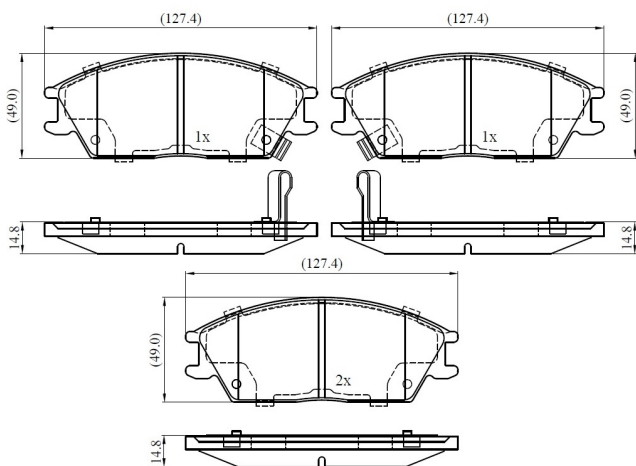

Make: HYUNDAI

Model: LANTRA

Part Number: ADB33223

Vehicle Manufacturing/Engine:

ADB33223

Specifications

Fitting Position	:	Front
Model Date	:	1990-1995
Or. Caliper	:	

WVA	:	21012
FMSI	:	
Length	:	127.4
Width	:	49
Thickness	:	14.8