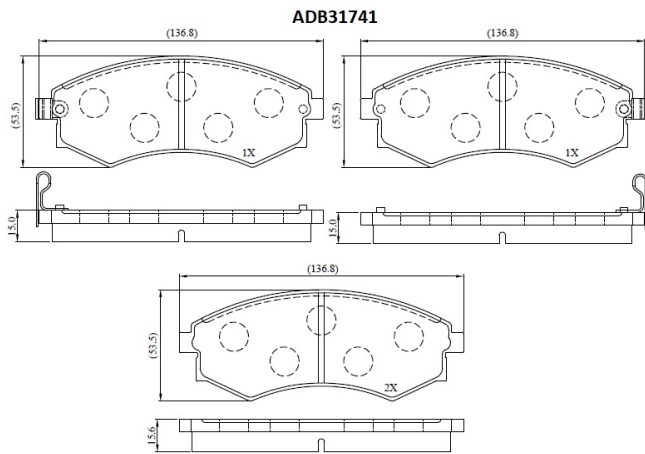

Make: HYUNDAI

Model: Matrix

Part Number: ADB31741

Vehicle Manufacturing/Engine:

Specifications

| | | |
|-------------------------|---|-----------------------|
| Fitting Position | : | Rear |
| Model Date | : | 06/01--> |
| Or. Caliper | : | Akebono |
| WVA | : | 21,72,52,17,26,21,727 |

| | | |
|------------------|---|-----------|
| FMSI | : | |
| Length | : | 137 |
| Width | : | 53.5 |
| Thickness | : | 15.0/15.6 |