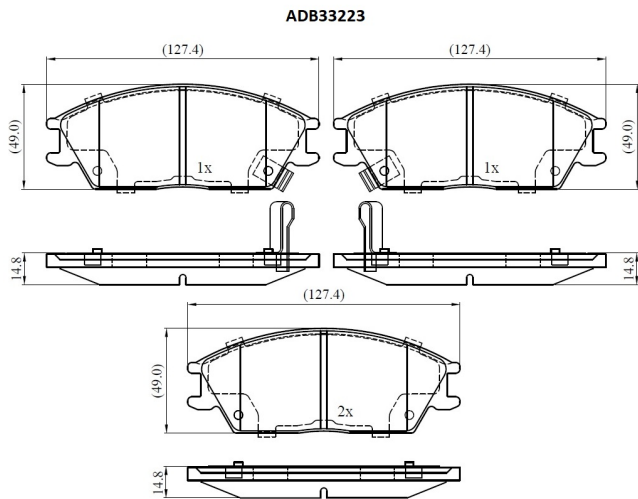

Make: HYUNDAI

Model: PONY / EXCEL Saloon

Part Number: ADB33223

Vehicle Manufacturing/Engine:

Specifications

| | | |
|-------------------------|---|-----------|
| Fitting Position | : | Front |
| Model Date | : | 1990-1995 |
| Or. Caliper | : | |

| | | |
|------------------|---|-------|
| WVA | : | 21012 |
| FMSI | : | |
| Length | : | 127.4 |
| Width | : | 49 |
| Thickness | : | 14.8 |