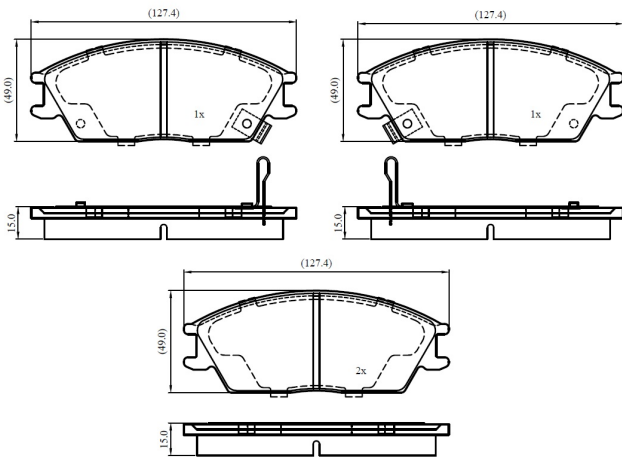

Make: HYUNDAI

Model: Pony / Excel

Part Number: ADB3253

Vehicle Manufacturing/Engine:

ADB3253

Specifications

Fitting Position	:	Front
Model Date	:	01/89-10/94
Or. Caliper	:	Akebono

WVA	:	21012
FMSI	:	
Length	:	127.4
Width	:	49
Thickness	:	15