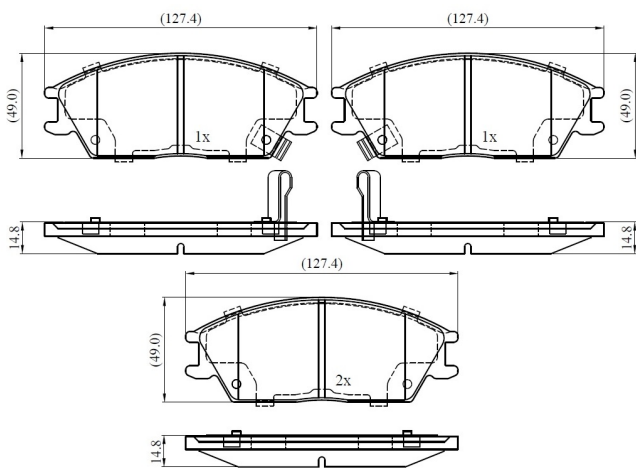

Make: HYUNDAI

Model: PONY

Part Number: ADB33223

Vehicle Manufacturing/Engine:

ADB33223

Specifications

Fitting Position	:	Front
Model Date	:	1989-1995
Or. Caliper	:	

WVA	:	21012
FMSI	:	
Length	:	127.4
Width	:	49
Thickness	:	14.8