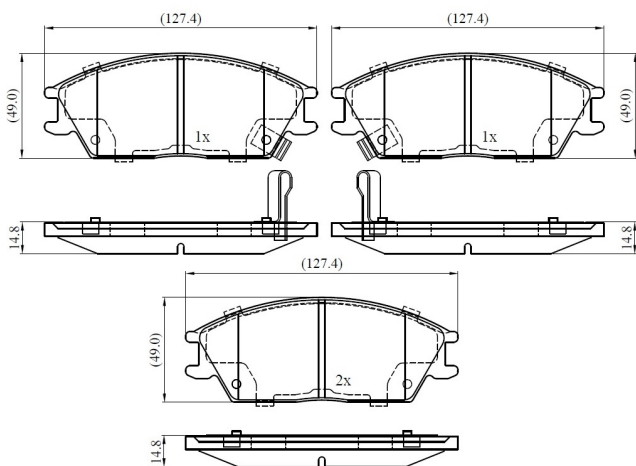

Make: HYUNDAI

Model: PONY

Part Number: ADB33223

Vehicle Manufacturing/Engine:

ADB33223

Specifications

Fitting Position	:	Front
Model Date	:	1989-1995
Or. Caliper	:	

WVA	:	21012
FMSI	:	
Length	:	127.4
Width	:	49
Thickness	:	14.8