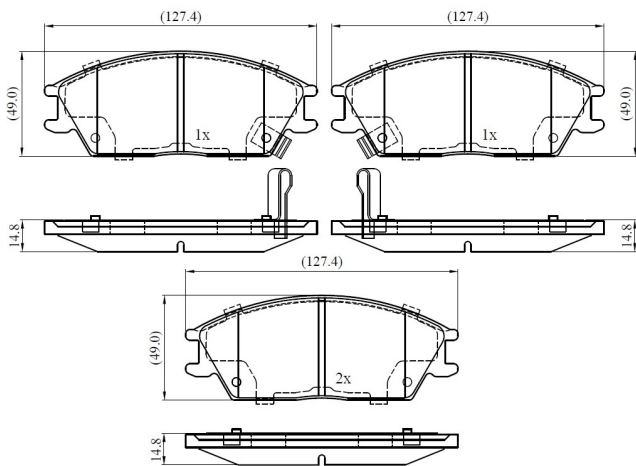

Make: HYUNDAI

Model: S COUPE

Part Number: ADB33223

Vehicle Manufacturing/Engine:

ADB33223

Specifications

Fitting Position	:	Front
Model Date	:	1992-1996
Or. Caliper	:	

WVA	:	21012
FMSI	:	
Length	:	127.4
Width	:	49
Thickness	:	14.8