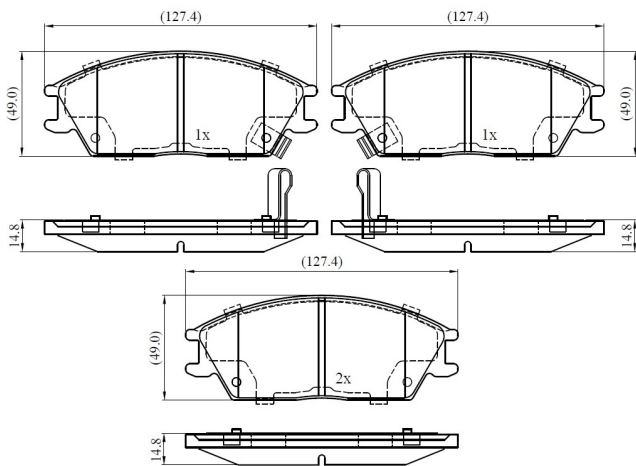

Make: HYUNDAI

Model: S COUPE

Part Number: ADB33223

Vehicle Manufacturing/Engine:

ADB33223

Specifications

| | | |
|-------------------------|---|-----------|
| Fitting Position | : | Front |
| Model Date | : | 1991-1996 |
| Or. Caliper | : | |

| | | |
|------------------|---|-------|
| WVA | : | 21012 |
| FMSI | : | |
| Length | : | 127.4 |
| Width | : | 49 |
| Thickness | : | 14.8 |