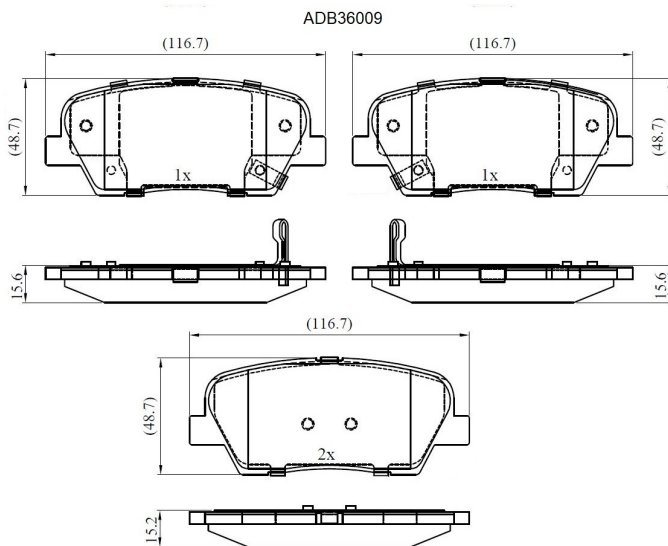

Make: HYUNDAI

Model: SANTA F II (CM)

Part Number: ADB36009

Vehicle Manufacturing/Engine:

Specifications

Fitting Position	:	Rear
Model Date	:	07/10-
Or. Caliper	:	Mando

WVA	:	25520,25521, 25522
FMSI	:	
Length	:	116.7
Width	:	48.7
Thickness	:	15.2