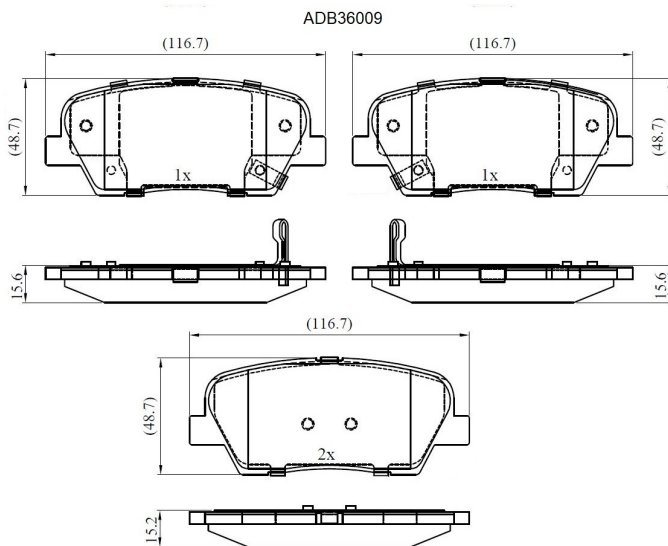

Make: HYUNDAI

Model: SANTA F II

Part Number: ADB36009

Vehicle Manufacturing/Engine:

Specifications

Fitting Position	:	Rear
Model Date	:	03/06-
Or. Caliper	:	Mando

WVA	:	25520,25521, 25522
FMSI	:	
Length	:	116.7
Width	:	48.7
Thickness	:	15.2