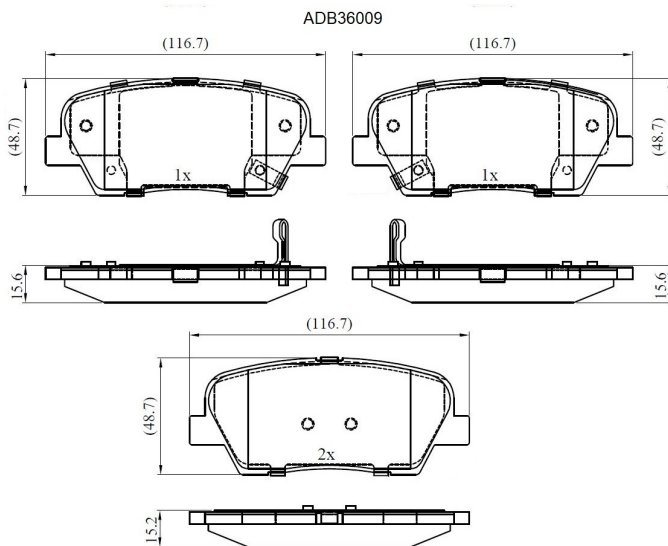

Make: HYUNDAI

Model: SANTA F II

Part Number: ADB36009

Vehicle Manufacturing/Engine:

Specifications

Fitting Position	:	Rear
Model Date	:	07/10-
Or. Caliper	:	Mando

WVA	:	25520,25521, 25522
FMSI	:	
Length	:	116.7
Width	:	48.7
Thickness	:	15.2