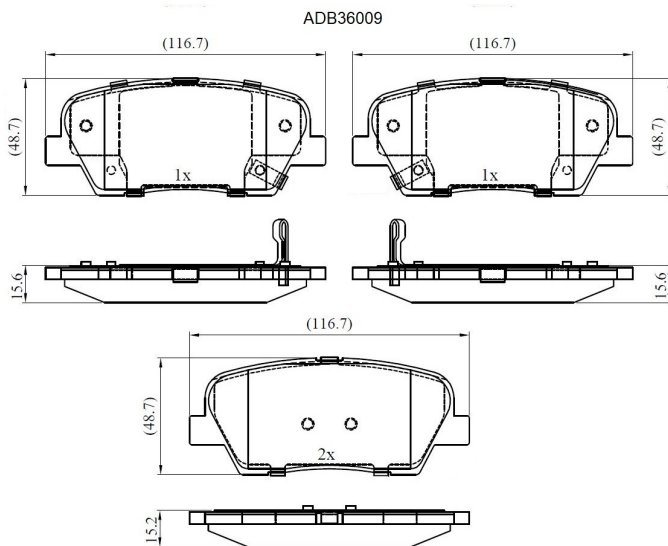

Make: HYUNDAI

Model: SANTA F II

Part Number: ADB36009

Vehicle Manufacturing/Engine:

Specifications

Fitting Position	:	Rear
Model Date	:	12/10-
Or. Caliper	:	Mando

WVA	:	25520,25521, 25522
FMSI	:	
Length	:	116.7
Width	:	48.7
Thickness	:	15.2