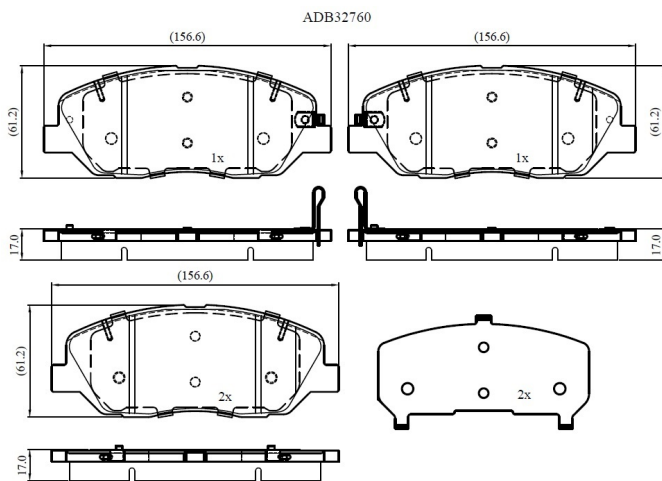

Make: HYUNDAI

Model: SANTA F II

Part Number: ADB32760

Vehicle Manufacturing/Engine:

Specifications

Fitting Position	:	Front
Model Date	:	2009-2012
Or. Caliper	:	
WVA	:	24,35,12,45,68,24,569

FMSI	:	
Length	:	156.6
Width	:	61.2
Thickness	:	16.8