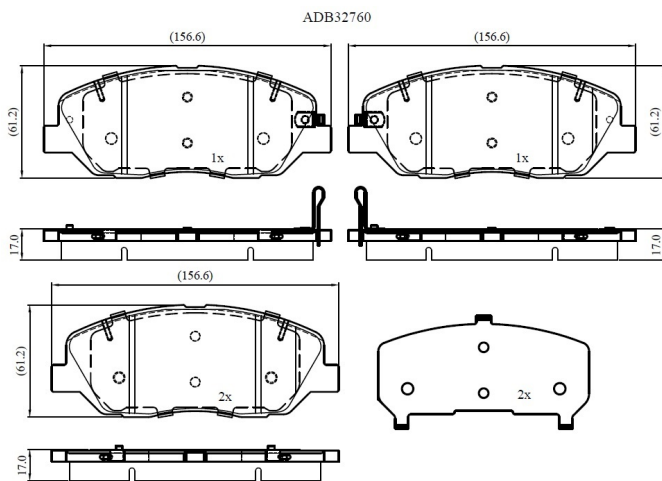

Make: HYUNDAI

Model: SANTA F II

Part Number: ADB32760

Vehicle Manufacturing/Engine:

Specifications

Fitting Position	:	Front
Model Date	:	2006-2012
Or. Caliper	:	
WVA	:	24,35,12,45,68,24,569

FMSI	:	
Length	:	156.6
Width	:	61.2
Thickness	:	16.8