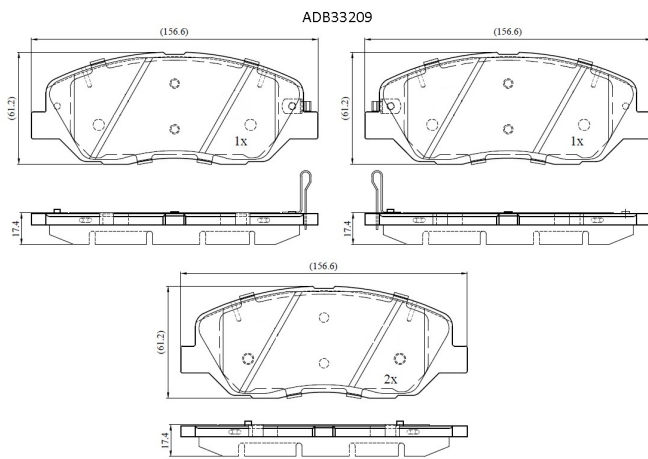

Make: HYUNDAI

Model: SANTA F II

Part Number: ADB33209

Vehicle Manufacturing/Engine:

Specifications

| | | |
|-------------------------|---|-----------|
| Fitting Position | : | Front |
| Model Date | : | 2010-2012 |
| Or. Caliper | : | |
| WVA | : | 24351 |

| | | |
|------------------|---|-------|
| FMSI | : | |
| Length | : | 156.6 |
| Width | : | 61.2 |
| Thickness | : | 17.4 |