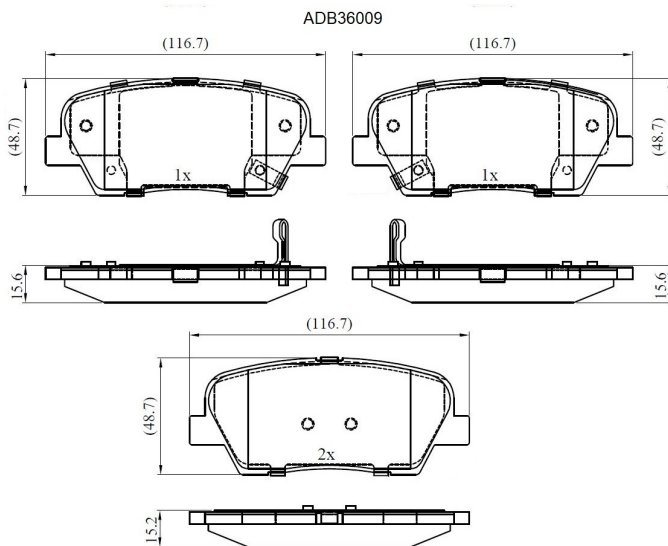

Make: HYUNDAI

Model: SANTA F III

Part Number: ADB36009

Vehicle Manufacturing/Engine:

Specifications

Fitting Position	:	Rear
Model Date	:	09/12-
Or. Caliper	:	Mando

WVA	:	25520,25521, 25522
FMSI	:	
Length	:	116.7
Width	:	48.7
Thickness	:	15.2