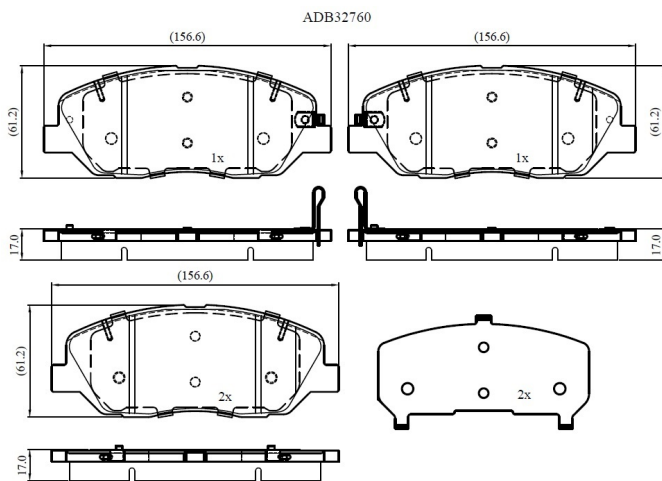

Make: HYUNDAI

Model: SANTA F III

Part Number: ADB32760

Vehicle Manufacturing/Engine:

Specifications

Fitting Position	:	Front
Model Date	:	2012-
Or. Caliper	:	
WVA	:	24,35,12,45,68,24,569

FMSI	:	
Length	:	156.6
Width	:	61.2
Thickness	:	16.8