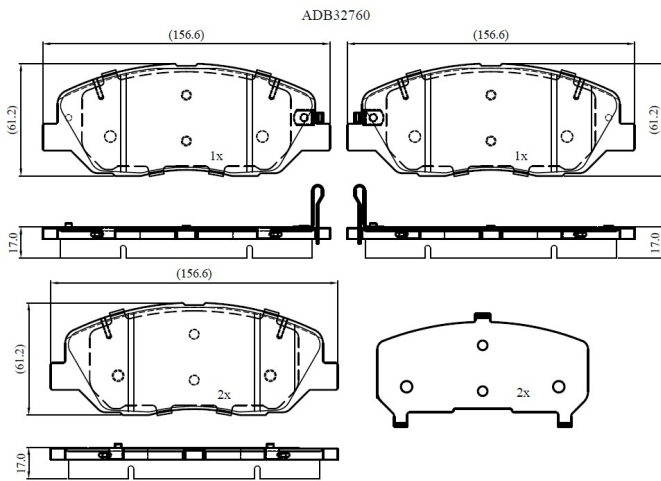

Make: HYUNDAI

Model: SANTA F III

Part Number: ADB32760

Vehicle Manufacturing/Engine:

Specifications

Fitting Position	:	Front
Model Date	:	2012-2015
Or. Caliper	:	
WVA	:	24,35,12,45,68,24,569

FMSI	:	
Length	:	156.6
Width	:	61.2
Thickness	:	16.8