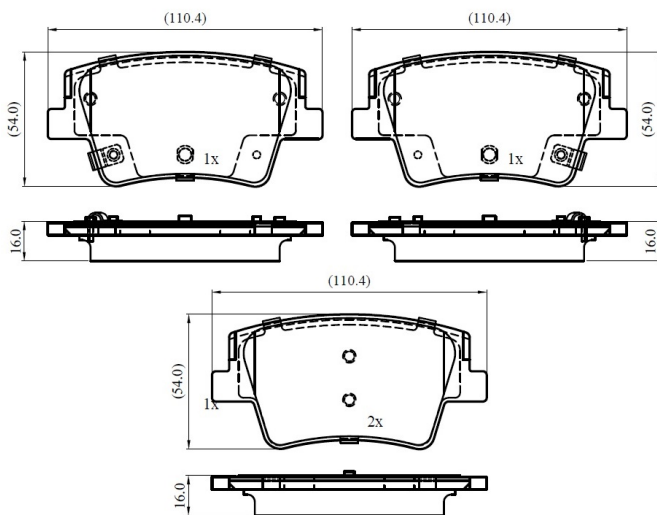

Make: HYUNDAI

Model: SANTA FE IV

Part Number: ADB32858

Vehicle Manufacturing/Engine:

ADB32858

Specifications

Fitting Position	:	Rear
Model Date	:	2018-

Or. Caliper	:	
WVA	:	2,43,12,24,313
FMSI	:	
Length	:	110.5
Width	:	54.1
Thickness	:	16