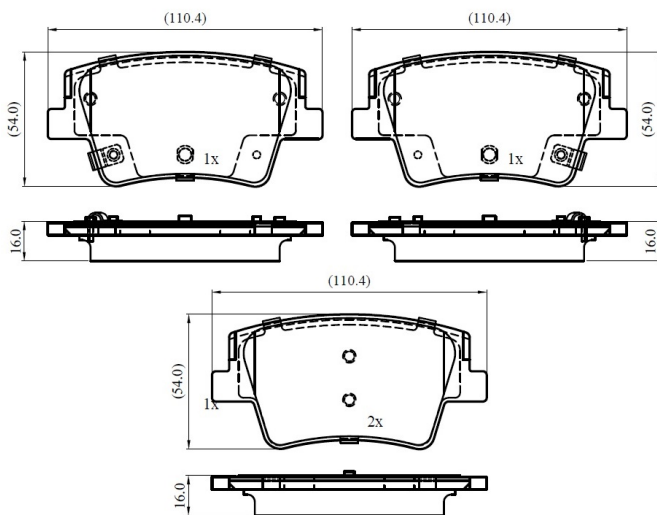

Make: HYUNDAI

Model: SANTA FE IV

Part Number: ADB32858

Vehicle Manufacturing/Engine:

ADB32858

Specifications

Fitting Position	:	Rear
Model Date	:	2019-

Or. Caliper	:	
WVA	:	2,43,12,24,313
FMSI	:	
Length	:	110.5
Width	:	54.1
Thickness	:	16