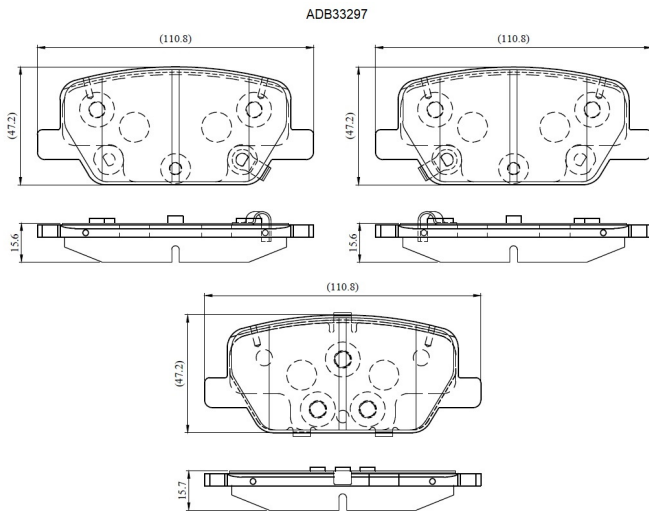

Make: HYUNDAI

Model: SANTA FE IV

Part Number: ADB33297

Vehicle Manufacturing/Engine:

Specifications

Fitting Position	:	Rear
Model Date	:	2018-
Or. Caliper	:	

WVA	:	26,14,32,61,42,26,144
FMSI	:	
Length	:	110.8
Width	:	47.2
Thickness	:	15