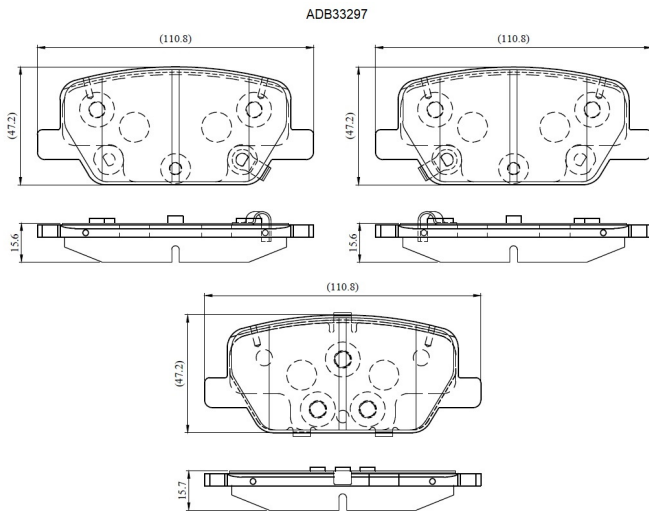

Make: HYUNDAI

Model: SANTA FE IV

Part Number: ADB33297

Vehicle Manufacturing/Engine:

Specifications

Fitting Position	:	Rear
Model Date	:	2019-
Or. Caliper	:	

WVA	:	26,14,32,61,42,26,144
FMSI	:	
Length	:	110.8
Width	:	47.2
Thickness	:	15