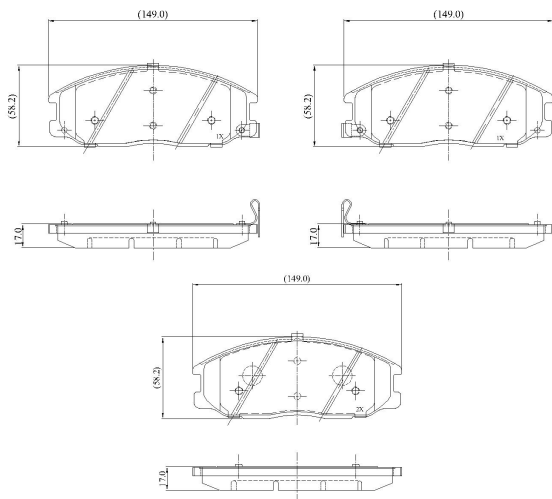

Make: HYUNDAI

Model: Santa Fe

Part Number: ADB3902

Vehicle Manufacturing/Engine:

ADB3902

Specifications

Fitting Position	:	Front
Model Date	:	03/01-->
Or. Caliper	:	Mando

WVA	:	23569
FMSI	:	
Length	:	149
Width	:	58.2
Thickness	:	17