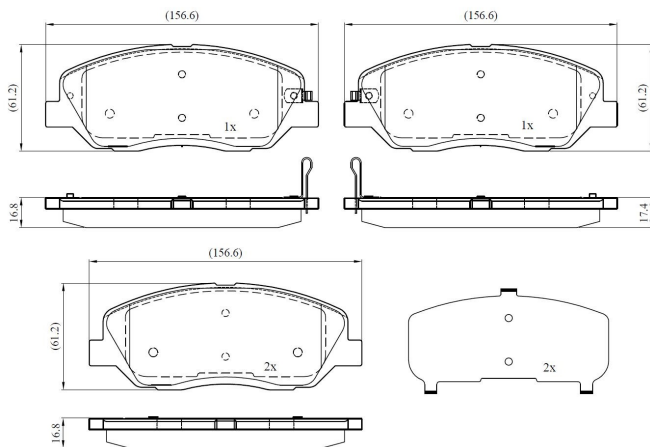

Make: HYUNDAI

Model: Santa Fe

Part Number: ADB31676

Vehicle Manufacturing/Engine:

ADB31676

Specifications

Fitting Position	:	Front
Model Date	:	03/06-->
Or. Caliper	:	Mando

WVA	:	2,43,51,24,352
FMSI	:	
Length	:	156.6
Width	:	61.2
Thickness	:	16.8/17.4