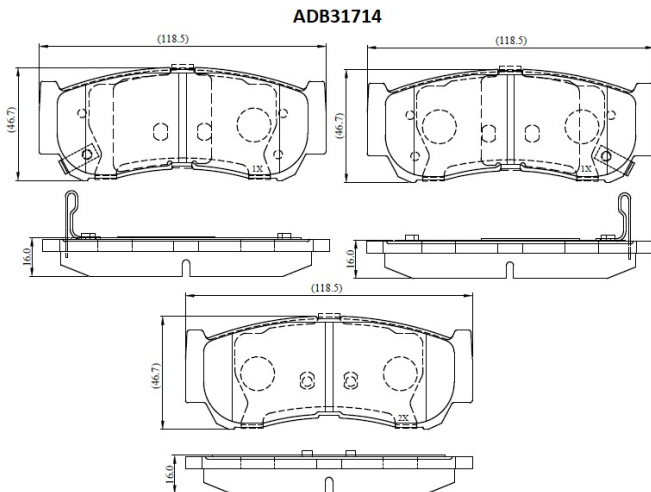

Make: HYUNDAI

Model: Santa Fe

Part Number: ADB31714

Vehicle Manufacturing/Engine:

Specifications

Fitting Position	:	Rear
Model Date	:	03/06-->
Or. Caliper	:	Mando

WVA	:	24,48,82,44,89,24,490
FMSI	:	
Length	:	118.5
Width	:	46.7
Thickness	:	16