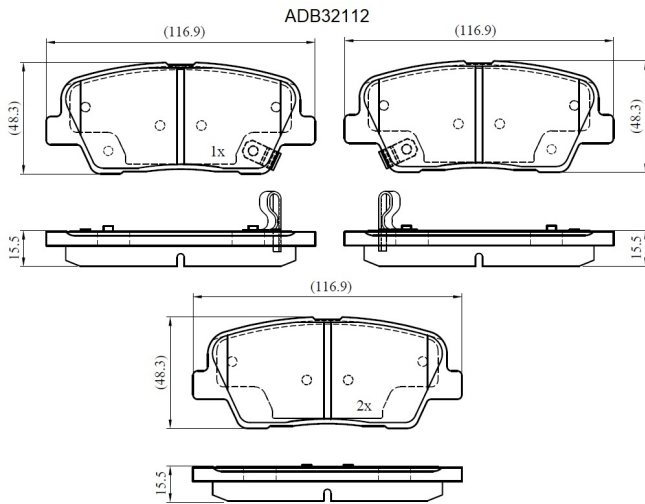

Make: HYUNDAI

Model: Santa Fe

Part Number: ADB32112

Vehicle Manufacturing/Engine:

Specifications

Fitting Position	:	Rear
Model Date	:	2009-
Or. Caliper	:	

WVA	:	
FMSI	:	
Length	:	116.9
Width	:	48.3
Thickness	:	15.0/15.5