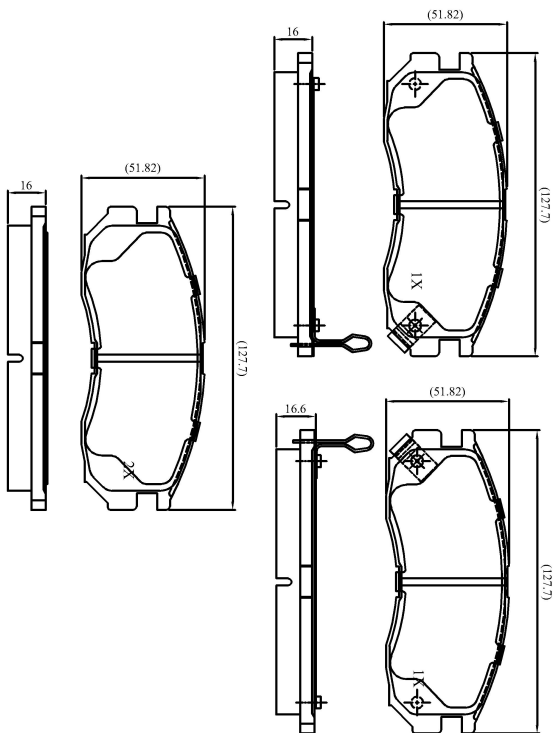

Make: HYUNDAI

Model: Santamo

Part Number: ADB3363

Vehicle Manufacturing/Engine:

ADB3363

Specifications

Fitting Position	:	Front
Model Date	:	10/98->
Or. Caliper	:	Sumitomo
WVA	:	21647
FMSI	:	
Length	:	127.7
Width	:	52
Thickness	:	16