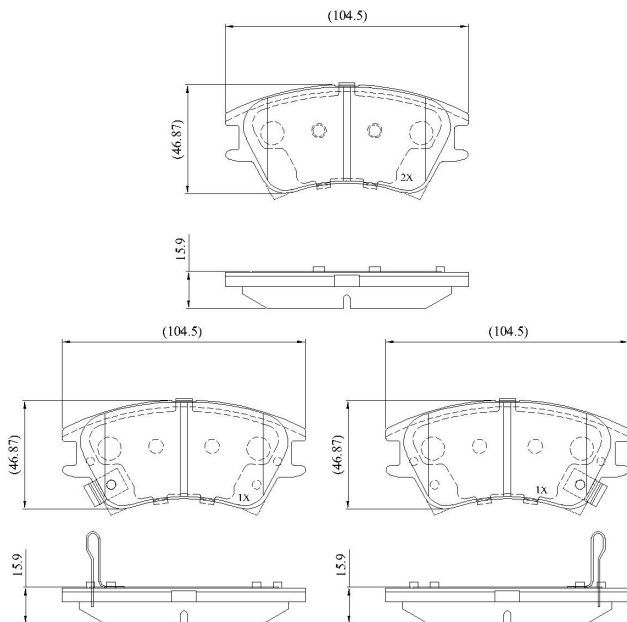

Make: HYUNDAI

Model: Santro

Part Number: ADB3997

Vehicle Manufacturing/Engine:

ADB3997

Specifications

| | | |
|-------------------------|---|-----------|
| Fitting Position | : | Front |
| Model Date | : | 2002-> |
| Or. Caliper | : | |
| WVA | : | |
| FMSI | : | |
| Length | : | 104.5 |
| Width | : | 46.9 |
| Thickness | : | 16.0/16.5 |