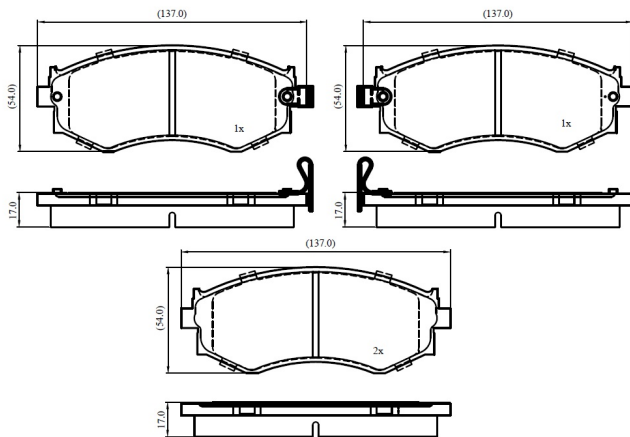

Make: HYUNDAI

Model: Sonata (09/96-> 09/98)

Part Number: ADB3286

Vehicle Manufacturing/Engine:

ADB3286

Specifications

Fitting Position	:	Front
Model Date	:	01/94-09/98
Or. Caliper	:	Sumitomo

WVA	:	21527
FMSI	:	
Length	:	137
Width	:	54
Thickness	:	17