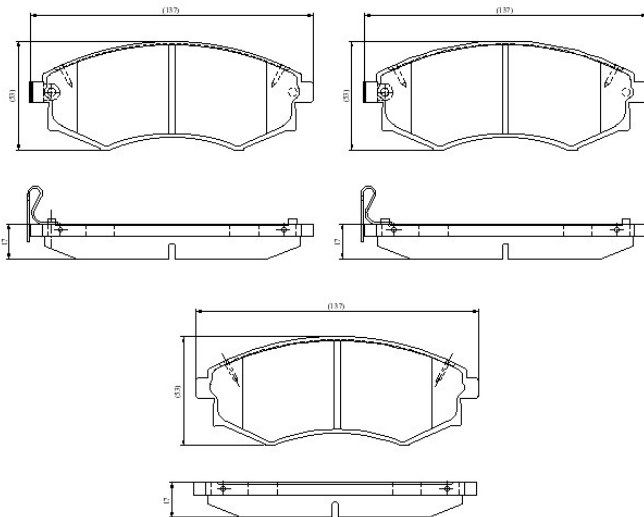

Make: HYUNDAI

Model: Sonata (09/98->12/01)

Part Number: ADB3227

Vehicle Manufacturing/Engine:

ADB3227

Specifications

Fitting Position	:	Front
Model Date	:	09/98-12/01

Or. Caliper	:	Sumitomo
WVA	:	21727
FMSI	:	
Length	:	137
Width	:	53
Thickness	:	17