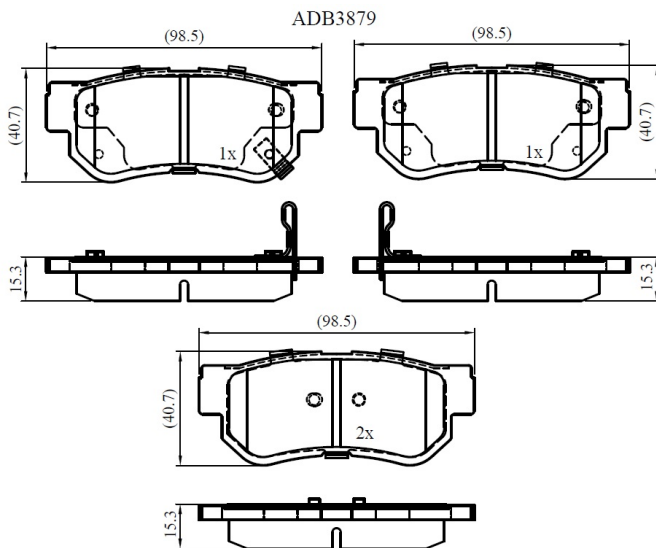

Make: HYUNDAI

Model: Sonata (09/98->12/01)

Part Number: ADB3879

Vehicle Manufacturing/Engine:

Specifications

Fitting Position	:	Rear
Model Date	:	09/98-12/01

Or. Caliper	:	Sumitomo
WVA	:	
FMSI	:	
Length	:	98.5
Width	:	40.6
Thickness	:	15.5