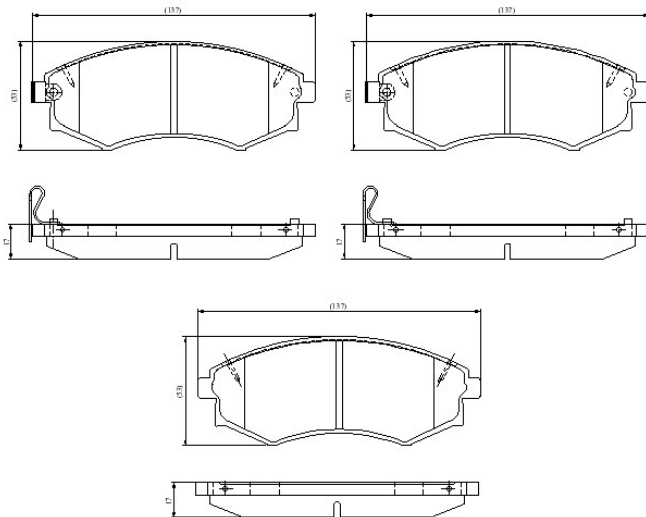

Make: HYUNDAI

Model: Sonata (AF Series)

Part Number: ADB3227

Vehicle Manufacturing/Engine:

ADB3227

Specifications

Fitting Position	:	Front
Model Date	:	10/88-01/94

Or. Caliper	:	Sumitomo
WVA	:	21727
FMSI	:	
Length	:	137
Width	:	53
Thickness	:	17