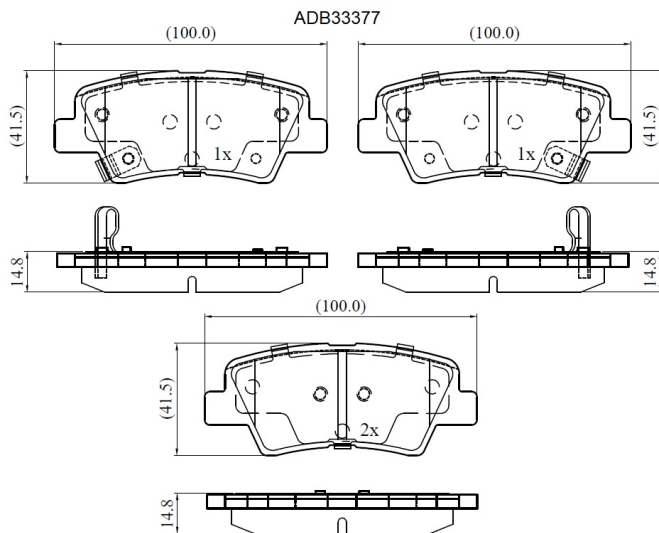

Make: HYUNDAI

Model: Sonata Hybrid

Part Number: ADB33377

Vehicle Manufacturing/Engine:

Specifications

Fitting Position	:	Rear
Model Date	:	11-
Or. Caliper	:	

WVA	:	
FMSI	:	D1313
Length	:	100
Width	:	41.5
Thickness	:	14.8