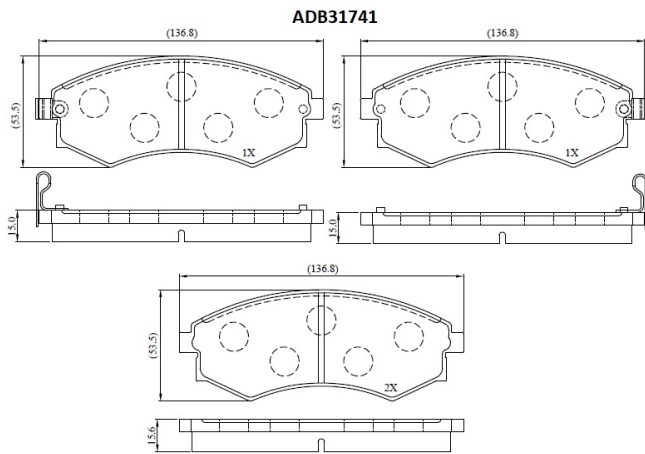

Make: HYUNDAI

Model: Sonata I

Part Number: ADB31741

Vehicle Manufacturing/Engine:

Specifications

Fitting Position	:	Rear
Model Date	:	01/91-->
Or. Caliper	:	Akebono
WVA	:	21,72,52,17,26,21,727

FMSI	:	
Length	:	137
Width	:	53.5
Thickness	:	15.0/15.6