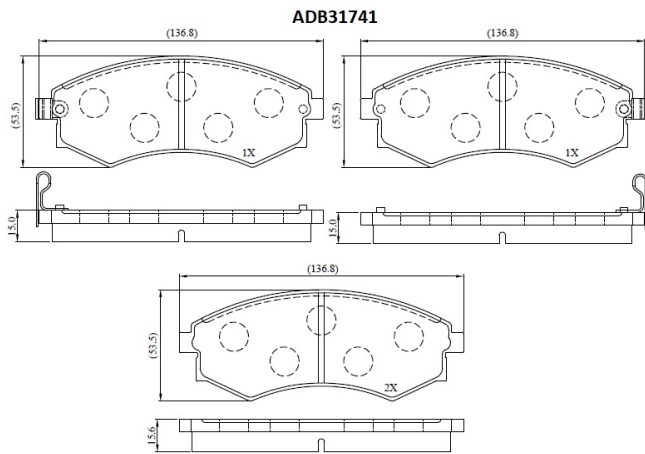

Make: HYUNDAI

Model: Sonata II

Part Number: ADB31741

Vehicle Manufacturing/Engine:

Specifications

Fitting Position	:	Rear
Model Date	:	06/96-->
Or. Caliper	:	Akebono
WVA	:	21,72,52,17,26,21,727

FMSI	:	
Length	:	137
Width	:	53.5
Thickness	:	15.0/15.6