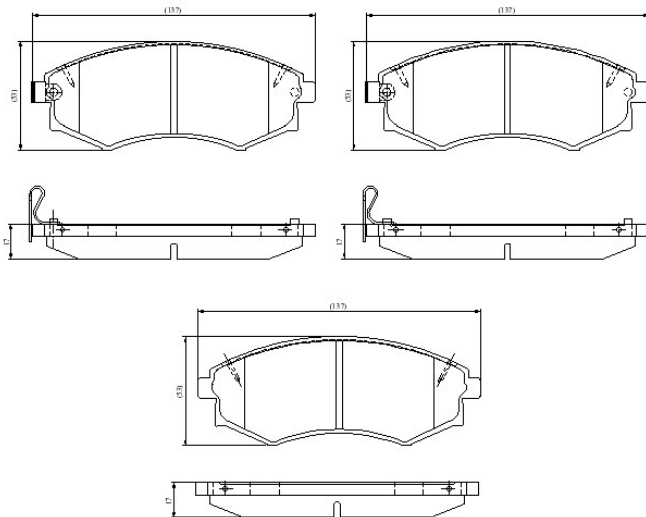

Make: HYUNDAI

Model: Sonata (KF Series)

Part Number: ADB3227

Vehicle Manufacturing/Engine:

ADB3227

Specifications

Fitting Position	:	Front
Model Date	:	01/94-09/96

Or. Caliper	:	Sumitomo
WVA	:	21727
FMSI	:	
Length	:	137
Width	:	53
Thickness	:	17