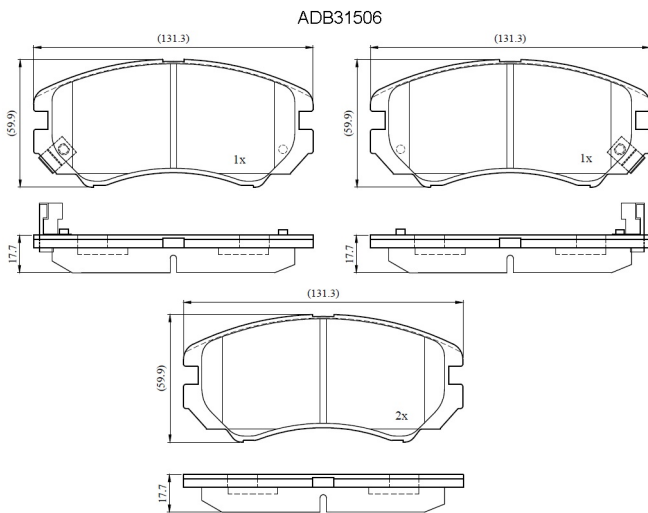

Make: HYUNDAI

Model: Sonata V

Part Number: ADB31506

Vehicle Manufacturing/Engine:

Specifications

Fitting Position	:	Front
Model Date	:	01/05-->
Or. Caliper	:	Mando

WVA	:	2,38,92,23,893
FMSI	:	
Length	:	131.3
Width	:	60
Thickness	:	17.7