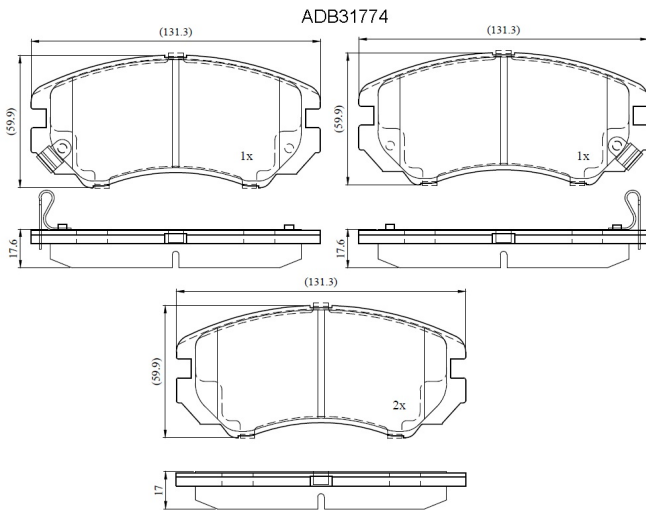

Make: HYUNDAI

Model: Sonata V

Part Number: ADB31774

Vehicle Manufacturing/Engine:

Specifications

Fitting Position	:	Front
Model Date	:	03/09-->
Or. Caliper	:	Mando

WVA	:	23891
FMSI	:	
Length	:	131.4
Width	:	59.8
Thickness	:	18.0/17.0