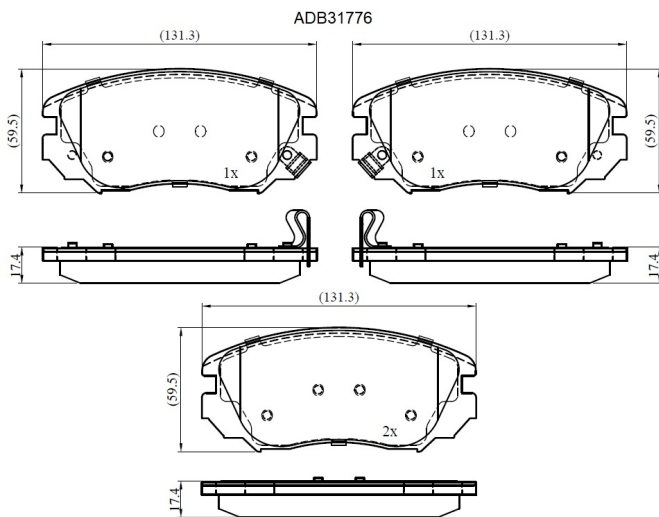

Make: HYUNDAI

Model: Sonata V

Part Number: ADB31776

Vehicle Manufacturing/Engine:

Specifications

Fitting Position	:	Front
Model Date	:	03/09-->
Or. Caliper	:	Mando

WVA	:	23891
FMSI	:	
Length	:	131.3
Width	:	59.5
Thickness	:	17.4