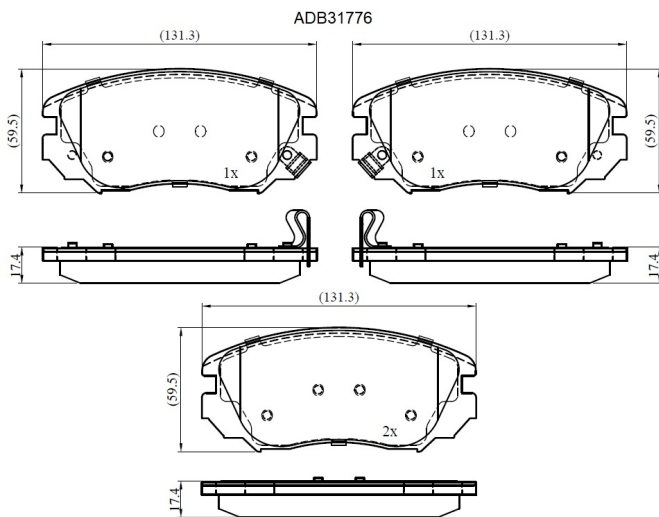

Make: HYUNDAI

Model: Sonata V

Part Number: ADB31776

Vehicle Manufacturing/Engine:

Specifications

Fitting Position	:	Front
Model Date	:	01/05-->
Or. Caliper	:	Mando

WVA	:	23891
FMSI	:	
Length	:	131.3
Width	:	59.5
Thickness	:	17.4